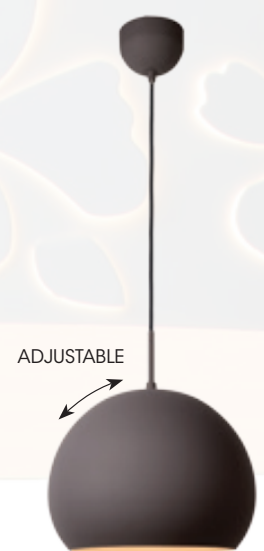

Pendant **MARGUERITE**  
78372/25/31

- 1xE27/max. 60W/excl.
- Shade: Ø: 25,5/H: 26cm
- H: max. 130cm
- White
- Metal

78372/38/31

- 1xE27/max. 60W/excl.
- Shade: Ø: 38/H: 23cm
- H: max. 130cm
- White
- Metal

Pendant **BOBO-LED**  
26495/28/50

- 1x15W/INTEGRATED SMD LED/  
3000K/1050lm/incl.
- Shade: Ø: 28/H: 21cm
- H: max. 151cm
- Matt grey
- Metal

26495/28/31

- 1x15W/INTEGRATED SMD LED/  
3000K/1050lm/incl.
- Shade: Ø: 28/H: 21cm
- H: max. 151cm
- Matt white
- Metal